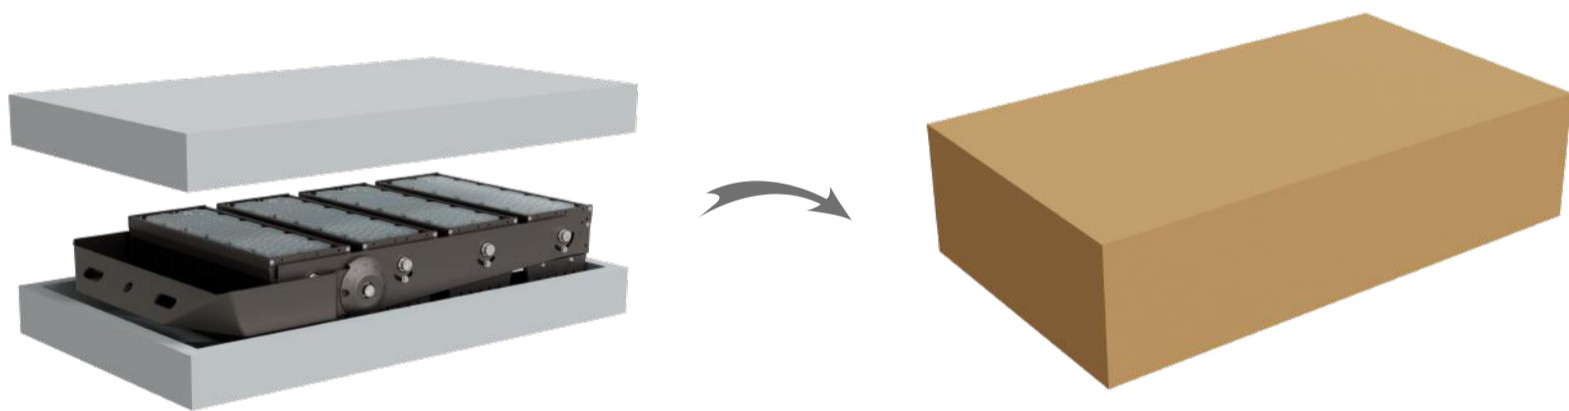

Mounting accessories:

A06

accessories	image	material	dimensions	weight	accessoryuse
Optional	A06	Aluminium	Φ30x120mm	200g	Lamp angle positioning
Standard	A07	SUS304	Φ5x1000mm	0.6kg	Increase the safety performance

Product Packaging :

Model	Qty	N.W.(kg)	G.W.(kg)	Meas(mm)
XJ-TFD250W	1PC/ctn	5.1	6.1	477*325*206
XJ-TFD500W	1PC/ctn	8.3	9.5	459**447*206
XJ-TFD750W	1PC/ctn	11.2	14.5	609*447*206
XJ-TFD1000W	1PC/ctn	14.2	15.7	759*447*206