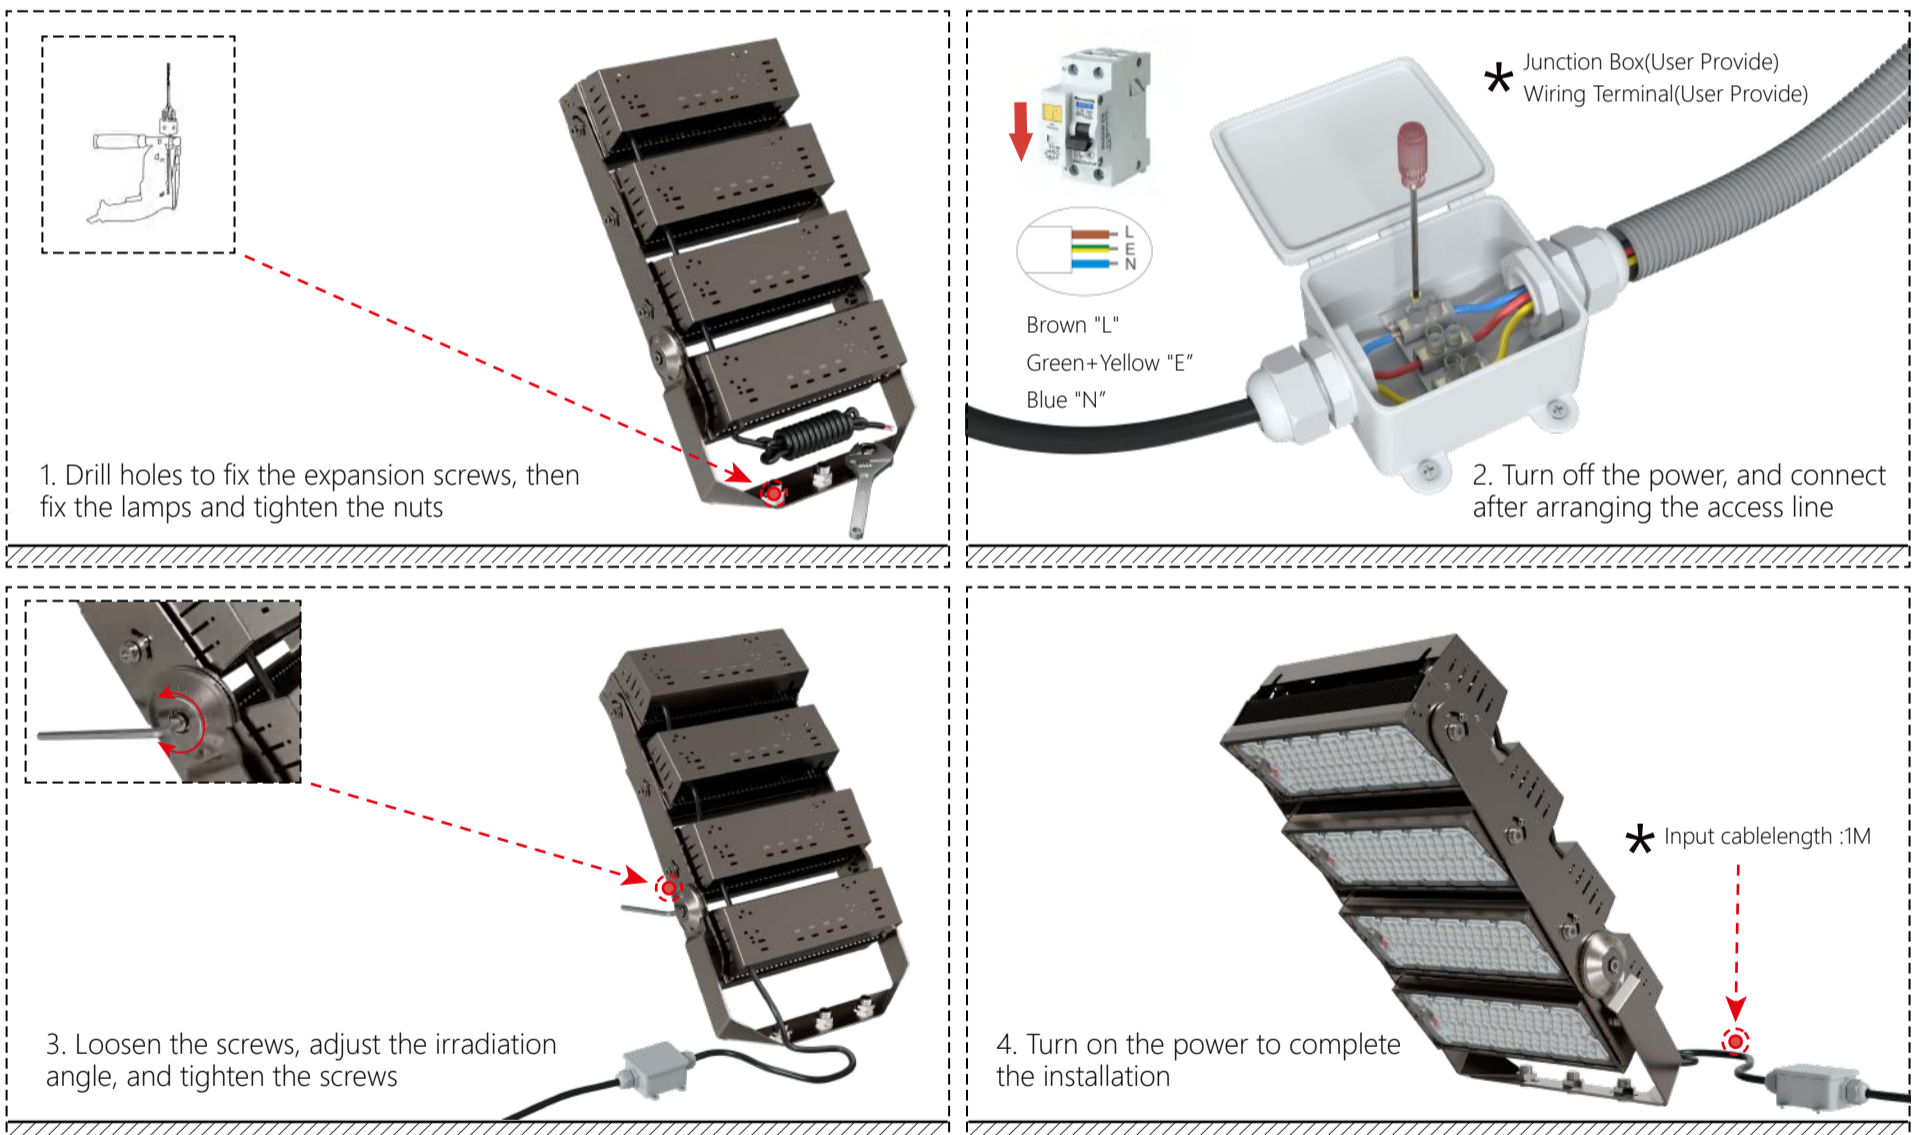

XJ - TFD 1000W

-  Power Code: 250W / 500W / 750W / 1000W
-  product series
-  Seeking LED-Lighting

Dimmable

Mounting accessories:

A06

A07

accessories	image	material	dimensions	weight	accessoryuse
Optional	A06	Aluminium	Φ30x120mm	200g	Lamp angle positioning
Standard	A07	SUS304	Φ5x1000mm	0.6kg	Increase the safety performance

Installation method:

Product Installation Instructions:

* Note : Please make sure the power off before operation, Installation must be performed by skilled electrician who are familiar with the requirements and proper installation methods of LED luminaire, in order to avoid damage or hazard;The external flexible cable or cord of this luminaire can not be replaced, if the cord is damaged, the luminaire must be destroyed,The light source contained in this luminaire shall only be replaced by a qualified person;