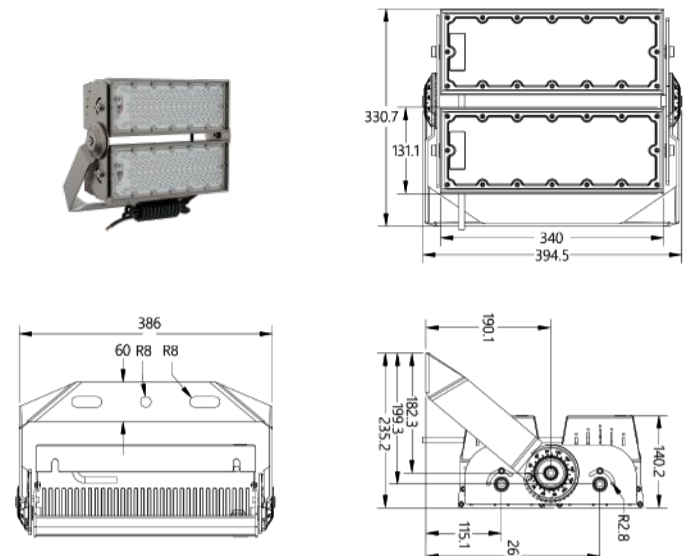

TFD(SAGITTARIUS) SERIES SPORT STADIUM LIGHT

www.seekingled.com

170lm/w 250W/500W/750W/1000W 20°/40°/60°/90°/P50

Sagittarius series High Mast lighting provide solutions for sports lighting and high-pole lighting, and provide various light distribution designs from different angles to meet the lighting needs of different occasions, The protection arade reaches IK08 and IP66, Constant current power driver anti-surge voltage up to 10KV,L80B20 can reach more than 100000 hours.

XJ-TFD250W

XJ-TFD500W

XJ-TFD750W

XJ-TFD1000W

Parameter

Model NO.	Power (W)	Luminous flux 170lm/w
XJ-TFD250W	250	42500
XJ-TFD500W	500	85000
XJ-TFD750W	750	127500
XJ-TFD1000W	1000	170000

AC Input :	200-240V 50/60Hz
Brand of LED Driver :	SOSEN (Isolated driver)
Light Source :	5050
CRI Range :	Ra>70
CCT Range :	NW(4000K) CW(5700K) WW(3000K)(Optional) Dw(5000k)(Optional)
Light Efficiency :	170+5% Lm/W
Beam Angle :	20°/ 40°/ 60°/ 90°/ P50
Housing :	Aluminum Alloy
Surge Protection :	10kV
Waterproof :	IP66 & IK08
L80B20@25°C:	>100000H
PF:	≥0.95
THD:	<15%
Power Efficiency:	≥0.9
Certifications:	CE, CB
Warranty :	5 Years
Light body color:	White Aluminum(RAL 9006)

XJ - TFD 1000W

-  Power Code: 250W / 500W / 750W / 1000W
-  product series
-  Seeking LED-Lighting

Dimmable

Mounting accessories:

A06

A07

accessories	image	material	dimensions	weight	accessoryuse
Optional	A06	Aluminium	Φ30x120mm	200g	Lamp angle positioning
Standard	A07	SUS304	Φ5x1000mm	0.6kg	Increase the safety performance

Product Packaging :

Model	Qty	N.W.(kg)	G.W.(kg)	Meas(mm)
XJ-TFD250W	1PC/ctn	5.1	6.1	477*325*206
XJ-TFD500W	1PC/ctn	8.3	9.5	459**447*206
XJ-TFD750W	1PC/ctn	11.2	14.5	609*447*206
XJ-TFD1000W	1PC/ctn	14.2	15.7	759*447*206