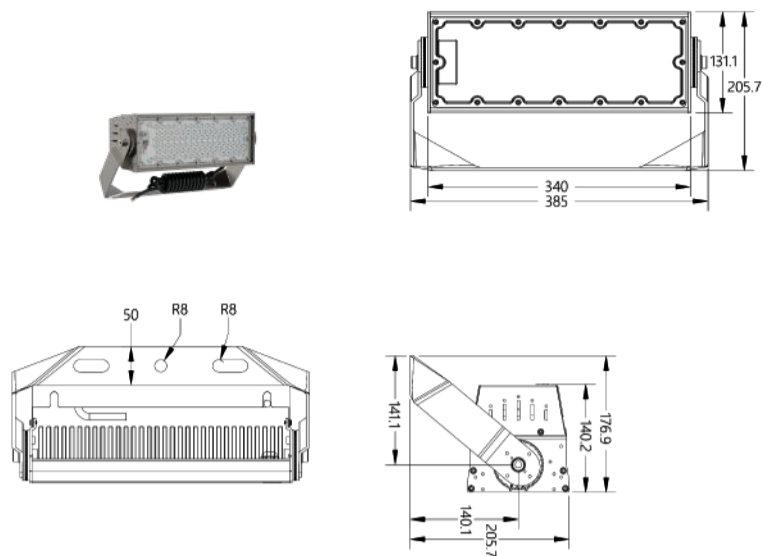

TFD(SAGITTARIUS) SERIES SPORT STADIUM LIGHT

www.seekingled.com

170lm/w 250W/500W/750W/1000W 20°/40°/60°/90°/P50

Sagittarius series High Mast lighting provide solutions for sports lighting and high-pole lighting, and provide various light distribution designs from different angles to meet the lighting needs of different occasions, The protection arade reaches IK08 and IP66, Constant current power driver anti-surge voltage up to 10KV,L80B20 can reach more than 100000 hours.

XJ-TFD250W

XJ-TFD500W

XJ-TFD750W

XJ-TFD1000W

Parameter

Model NO.	Power (W)	Luminous flux 170lm/w
XJ-TFD250W	250	42500
XJ-TFD500W	500	85000
XJ-TFD750W	750	127500
XJ-TFD1000W	1000	170000

AC Input :	200-240V 50/60Hz
Brand of LED Driver :	SOSEN (Isolated driver)
Light Source :	5050
CRI Range :	Ra>70
CCT Range :	NW(4000K) CW(5700K) WW(3000K)(Optional) Dw(5000k)(Optional)
Light Efficiency :	170+5% Lm/W
Beam Angle :	20°/ 40°/ 60°/ 90°/ P50
Housing :	Aluminum Alloy
Surge Protection :	10kV
Waterproof :	IP66 & IK08
L80B20@25°C:	>100000H
PF:	≥0.95
THD:	<15%
Power Efficiency:	≥0.9
Certifications:	CE, CB
Warranty :	5 Years
Light body color:	White Aluminum(RAL 9006)

XJ - TFD 1000W

-  Power Code: 250W / 500W / 750W / 1000W
-  product series
-  Seeking LED-Lighting

Dimmable

Mounting accessories:

A06

A07

accessories	image	material	dimensions	weight	accessoryuse
Optional	A06	Aluminium	Φ30x120mm	200g	Lamp angle positioning
Standard	A07	SUS304	Φ5x1000mm	0.6kg	Increase the safety performance

Product Packaging :

Model	Qty	N.W.(kg)	G.W.(kg)	Meas(mm)
XJ-TFD250W	1PC/ctn	5.1	6.1	477*325*206
XJ-TFD500W	1PC/ctn	8.3	9.5	459**447*206
XJ-TFD750W	1PC/ctn	11.2	14.5	609*447*206
XJ-TFD1000W	1PC/ctn	14.2	15.7	759*447*206