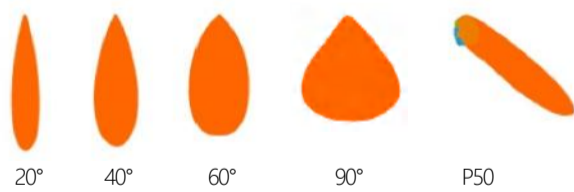

TFD(SAGITTARIUS) SERIES SPORT STADIUM LIGHT

www.seekingled.com

170lm/w 250W/500W/750W/1000W 20°/40°/60°/90°/P50

Sagittarius series High Mast lighting provide solutions for sports lighting and high-pole lighting, and provide various light distribution designs from different angles to meet the lighting needs of different occasions, The protection arade reaches IK08 and IP66, Constant current power driver anti-surge voltage up to 10KV,L80B20 can reach more than 100000 hours.

XJ-TFD250W

XJ-TFD500W

XJ-TFD750W

XJ-TFD1000W

Parameter

Model NO.	Power (W)	Luminous flux 170lm/w
XJ-TFD250W	250	42500
XJ-TFD500W	500	85000
XJ-TFD750W	750	127500
XJ-TFD1000W	1000	170000

AC Input :	200-240V 50/60Hz
Brand of LED Driver :	SOSEN (Isolated driver)
Light Source :	5050
CRI Range :	Ra>70
CCT Range :	NW(4000K) CW(5700K) WW(3000K)(Optional) Dw(5000k)(Optional)
Light Efficiency :	170+5% Lm/W
Beam Angle :	20°/ 40°/ 60°/ 90°/ P50
Housing :	Aluminum Alloy
Surge Protection :	10kV
Waterproof :	IP66 & IK08
L80B20@25°C:	>100000H
PF:	≥0.95
THD:	<15%
Power Efficiency:	≥0.9
Certifications:	CE, CB
Warranty :	5 Years
Light body color:	White Aluminum(RAL 9006)

XJ - TFD 1000W

-  Power Code: 250W / 500W / 750W / 1000W
-  product series
-  Seeking LED-Lighting

Dimmable

Mounting accessories:

A06

A07

accessories	image	material	dimensions	weight	accessoryuse
Optional	A06	Aluminium	Φ30x120mm	200g	Lamp angle positioning
Standard	A07	SUS304	Φ5x1000mm	0.6kg	Increase the safety performance