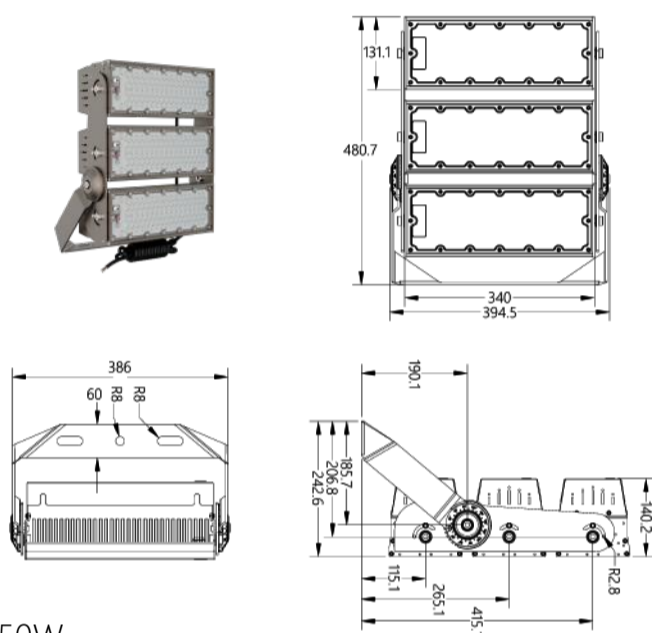

TFD(SAGITTARIUS) SERIES SPORT STADIUM LIGHT

www.seekingled.com

170lm/w 250W/500W/750W/1000W 20°/40°/60°/90°/P50

Sagittarius series High Mast lighting provide solutions for sports lighting and high-pole lighting, and provide various light distribution designs from different angles to meet the lighting needs of different occasions, The protection arade reaches IK08 and IP66, Constant current power driver anti-surge voltage up to 10KV,L80B20 can reach more than 100000 hours.

XJ-TFD250W

XJ-TFD500W

XJ-TFD750W

XJ-TFD1000W

Parameter

Model NO.	Power (W)	Luminous flux 170lm/w
XJ-TFD250W	250	42500
XJ-TFD500W	500	85000
XJ-TFD750W	750	127500
XJ-TFD1000W	1000	170000

AC Input :	200-240V 50/60Hz
Brand of LED Driver :	SOSEN (Isolated driver)
Light Source :	5050
CRI Range :	Ra>70
CCT Range :	NW(4000K) CW(5700K) WW(3000K)(Optional) Dw(5000k)(Optional)
Light Efficiency :	170+5% Lm/W
Beam Angle :	20°/ 40°/ 60°/ 90°/ P50
Housing :	Aluminum Alloy
Surge Protection :	10kV
Waterproof :	IP66 & IK08
L80B20@25°C:	>100000H
PF:	≥0.95
THD:	<15%
Power Efficiency:	≥0.9
Certifications:	CE, CB
Warranty :	5 Years
Light body color:	White Aluminum(RAL 9006)

XJ - TFD 1000W

-  Power Code: 250W / 500W / 750W / 1000W
-  product series
-  Seeking LED-Lighting

Dimmable

Mounting accessories:

A06

A07

accessories	image	material	dimensions	weight	accessoryuse
Optional	A06	Aluminium	Φ30x120mm	200g	Lamp angle positioning
Standard	A07	SUS304	Φ5x1000mm	0.6kg	Increase the safety performance

Product Packaging :

Model	Qty	N.W.(kg)	G.W.(kg)	Meas(mm)
XJ-TFD250W	1PC/ctn	5.1	6.1	477*325*206
XJ-TFD500W	1PC/ctn	8.3	9.5	459**447*206
XJ-TFD750W	1PC/ctn	11.2	14.5	609*447*206
XJ-TFD1000W	1PC/ctn	14.2	15.7	759*447*206