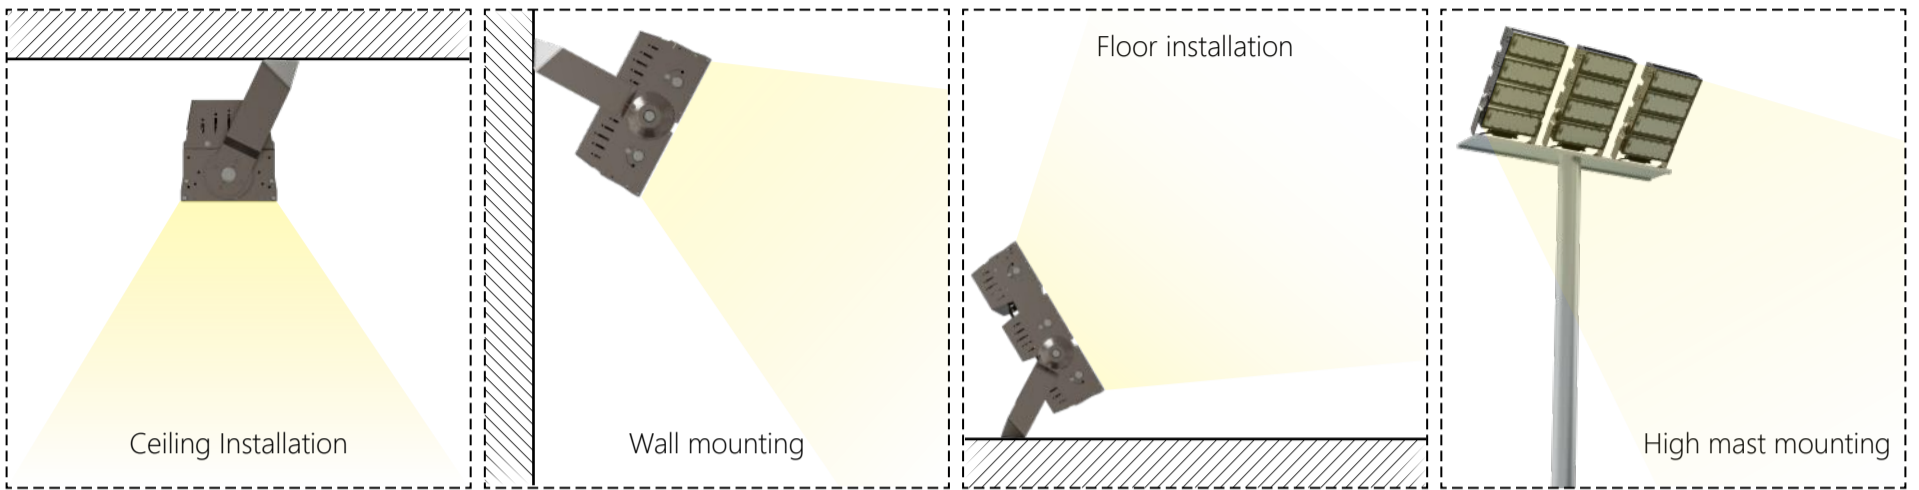

Installation method: