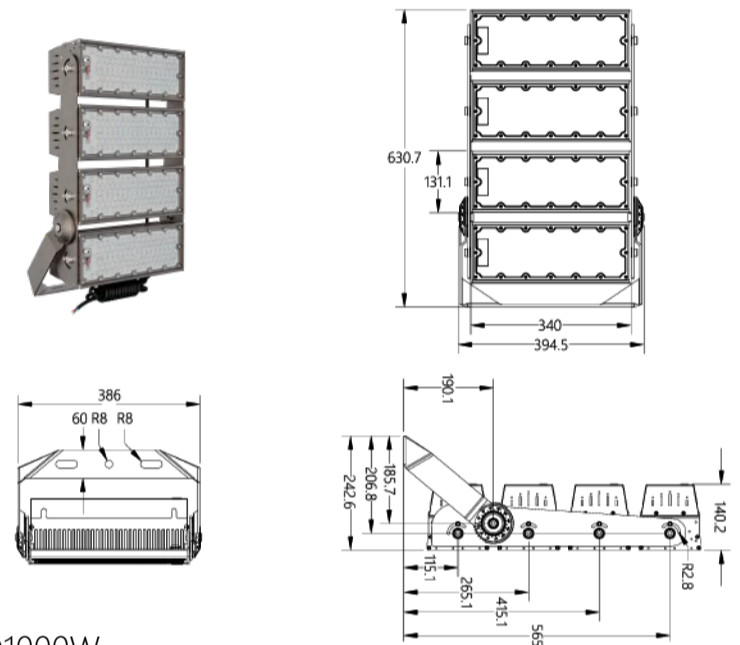

TFD(SAGITTARIUS) SERIES SPORT STADIUM LIGHT

www.seekingled.com

170lm/w 250W/500W/750W/1000W 20°/40°/60°/90°/P50

Sagittarius series High Mast lighting provide solutions for sports lighting and high-pole lighting, and provide various light distribution designs from different angles to meet the lighting needs of different occasions, The protection arade reaches IK08 and IP66, Constant current power driver anti-surge voltage up to 10KV,L80B20 can reach more than 100000 hours.

XJ-TFD250W

XJ-TFD500W

XJ-TFD750W

XJ-TFD1000W

Parameter

Model NO.	Power (W)	Luminous flux 170lm/w
XJ-TFD250W	250	42500
XJ-TFD500W	500	85000
XJ-TFD750W	750	127500
XJ-TFD1000W	1000	170000

AC Input :	200-240V 50/60Hz
Brand of LED Driver :	SOSEN (Isolated driver)
Light Source :	5050
CRI Range :	Ra>70
CCT Range :	NW(4000K) CW(5700K) WW(3000K)(Optional) Dw(5000k)(Optional)
Light Efficiency :	170+5% Lm/W
Beam Angle :	20°/ 40°/ 60°/ 90°/ P50
Housing :	Aluminum Alloy
Surge Protection :	10kV
Waterproof :	IP66 & IK08
L80B20@25°C:	>100000H
PF:	≥0.95
THD:	<15%
Power Efficiency:	≥0.9
Certifications:	CE, CB
Warranty :	5 Years
Light body color:	White Aluminum(RAL 9006)

XJ - TFD 1000W

-  Power Code: 250W / 500W / 750W / 1000W
-  product series
-  Seeking LED-Lighting

Dimmable

Mounting accessories:

A06

A07

accessories	image	material	dimensions	weight	accessoryuse
Optional	A06	Aluminium	Φ30x120mm	200g	Lamp angle positioning
Standard	A07	SUS304	Φ5x1000mm	0.6kg	Increase the safety performance

Product Packaging :

Model	Qty	N.W.(kg)	G.W.(kg)	Meas(mm)
XJ-TFD250W	1PC/ctn	5.1	6.1	477*325*206
XJ-TFD500W	1PC/ctn	8.3	9.5	459**447*206
XJ-TFD750W	1PC/ctn	11.2	14.5	609*447*206
XJ-TFD1000W	1PC/ctn	14.2	15.7	759*447*206